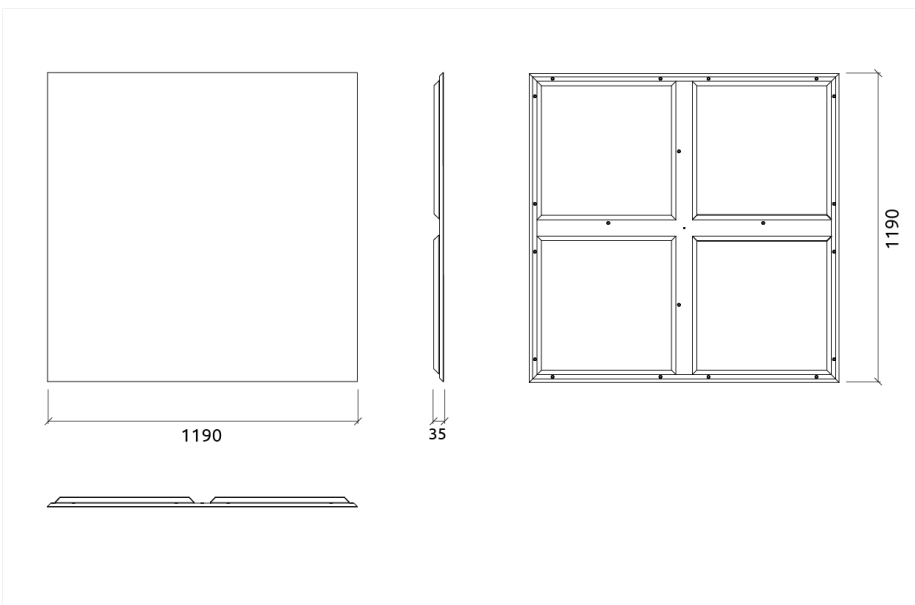

Twenty one M6 Screw Thread receiver included on each panel.

Dimensions:

FG - SF | 1190x1190x35mm | 4.76 Kg
FG - WF | 1190x1190x35mm | 4.85 Kg

Technical Information

The Azores Range represents freedom. Freedom to create. Freedom to play. Freedom to design your perfect acoustic treatment. The Range of 7 shapes and 21 Colours was conceived to unleash your inner creativity - throughout Walls, ceilings and clouds. The azores range is universally compatible - and compatible with the rest of the Artnovion range. Azores is designed to treat first reflections, or to get the perfect RT in your space. With fully mechanical, adjustable fixing systems - creating your dream environment has never been easier.