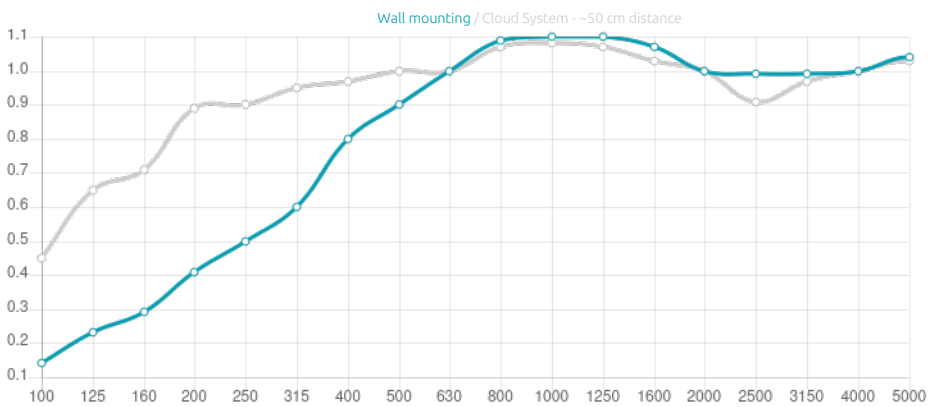

Performance

Features

Type: Absorber

Absorption Range: 350 Hz to 8000 Hz

Acoustic Class: B | (aw) = 0,85

Available fire rates:
FG | Furniture Grade

Materials:
- Acoustic fabric
- Marine grade plywood structural frame
- Calibrated cell acoustic foam

Twenty one M6 Screw Thread receiver included on each panel.

Dimensions:

FG - SF | 1190x1190x35mm | 4.76 Kg
FG - WF | 1190x1190x35mm | 4.85 Kg

Technical Information

The Azores Range represents freedom. Freedom to create. Freedom to play. Freedom to design your perfect acoustic treatment. The Range of 7 shapes and 21 Colours was conceived to unleash your inner creativity - throughout Walls, ceilings and clouds. The azores range is universally compatible - and compatible with the rest of the Artnovion range. Azores is designed to treat first reflections, or to get the perfect RT in your space. With fully mechanical, adjustable fixing systems - creating your dream environment has never been easier.